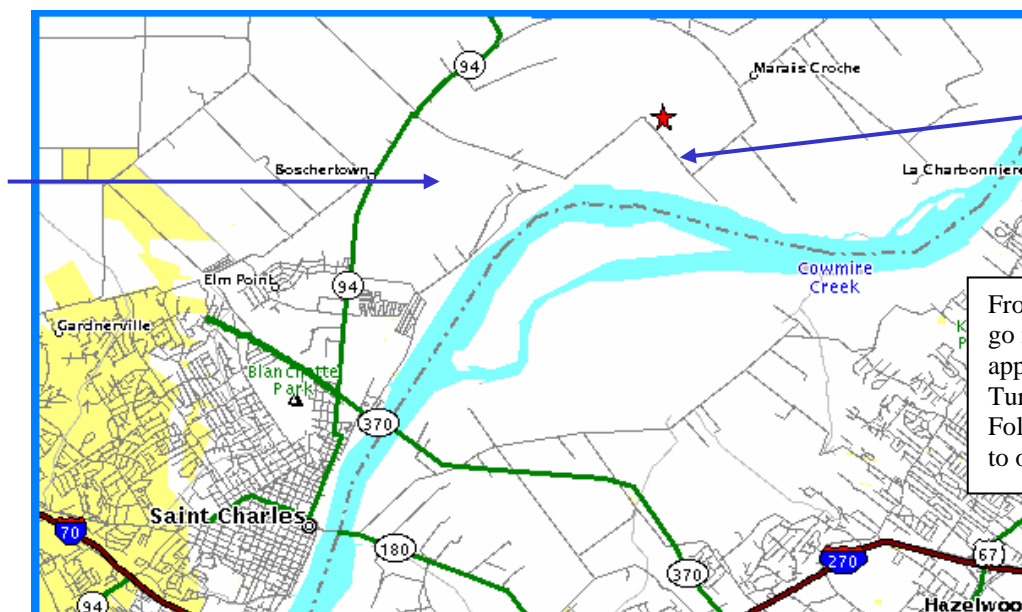

**Phantom
Flyers R/C
Field**

From I370 and Hwy 94, go north on Hwy 94 approximately 3 miles. Turn right on Wiedey. Follow Wiedey 2.8 miles to our flying site.