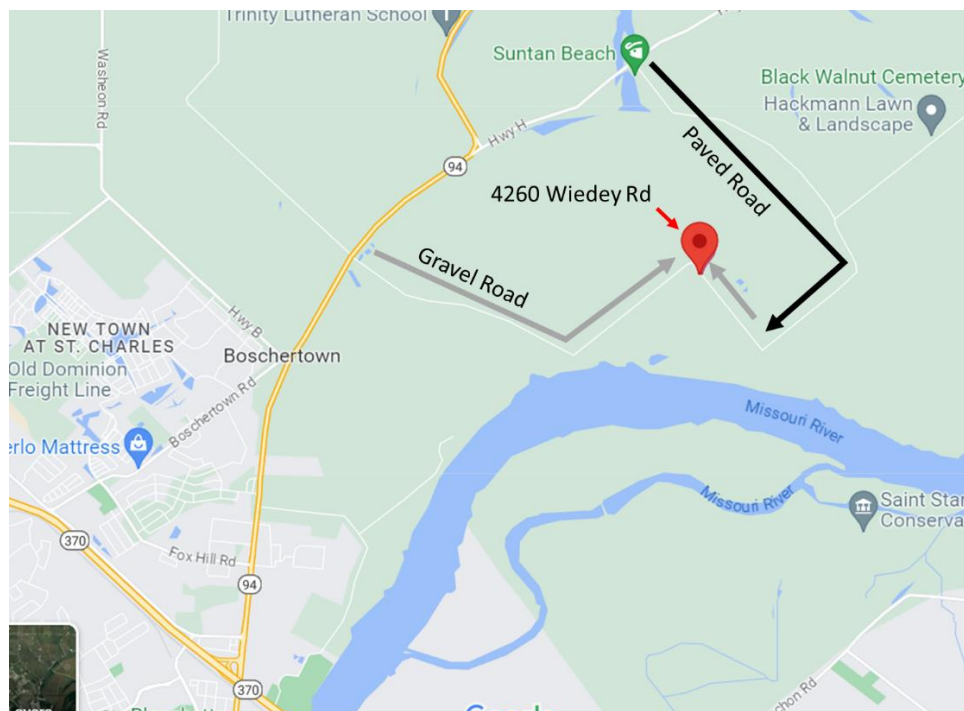

## **Where?**

**Phantom Flyers R/C, St. Charles, MO**

**4260 Wiedey Road, St Charles, MO**

**38N 50' 29" 90W 25' 10"**

**400 Ft Paved Runway**

**About 5 hour drive on to Muncie**

**Contest Director: Ed White (636-219-2255)**