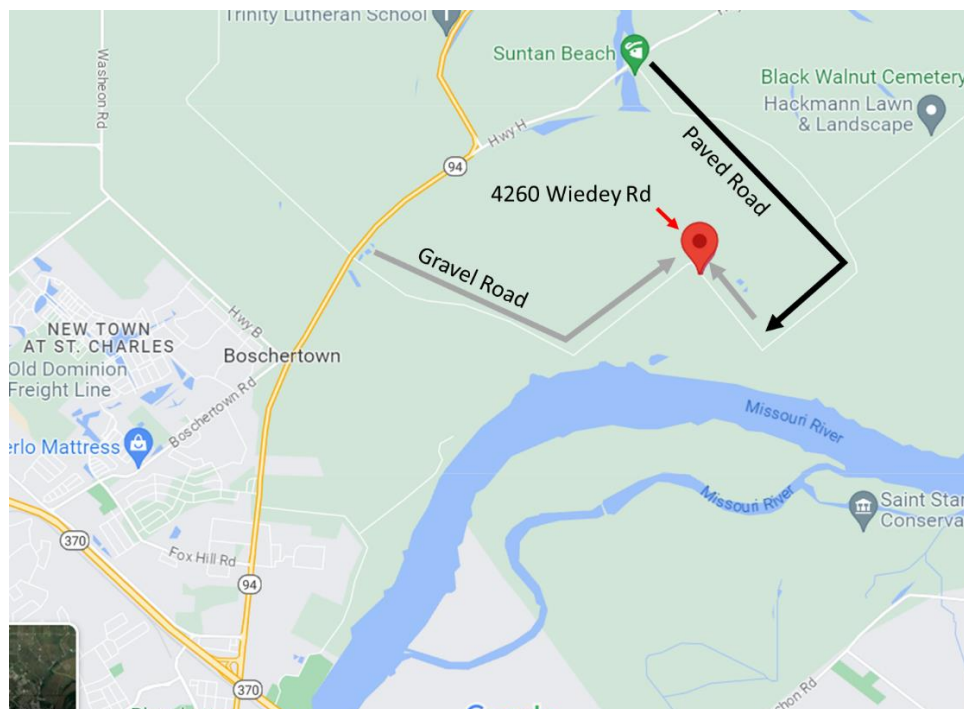

Meet Me in St. Louis Pre-Nat's Pattern Fly-in!

**Westbound headed to Muncie for the Pattern Nats?
Why not stop for a pattern break in St. Louis?**

No competition planned, just some informal pre-NAT's warm-up flights with other folks headed to Muncie, a bit of camaraderie, exchange of pattern knowledge and other lies.

When?

Sat-Monday, August 16-18, 2025

Field will be open at 9:00 AM

Contact us if you want to fly earlier, arms can be twisted

Where?

Phantom Flyers R/C, St. Charles, MO

4260 Wiedey Road, St Charles, MO

38N 50' 29" 90W 25' 10"

400 Ft Paved Runway

About 5 hour drive on to Muncie

Contest Director: Ed White (636-219-2255)

For latest info see <http://phantomflyersrc.com/>
Or send email to pattern@phantomflyersrc.com